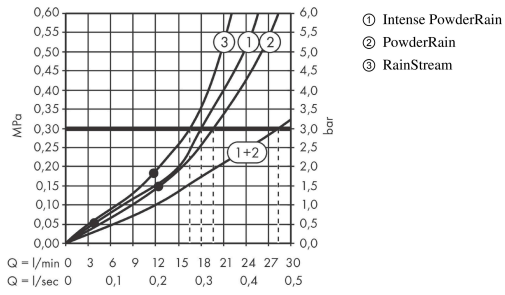

Rainfinity

Overhead shower 360 3jet with wall connector

Surfaces: **Brushed Black Chrome** Article Number: **26234340**

Flowchart

The consumption was measured in combination with the appropriate fittings (thermostat/mixer/in-wall valve) to reflect actual application in practice.