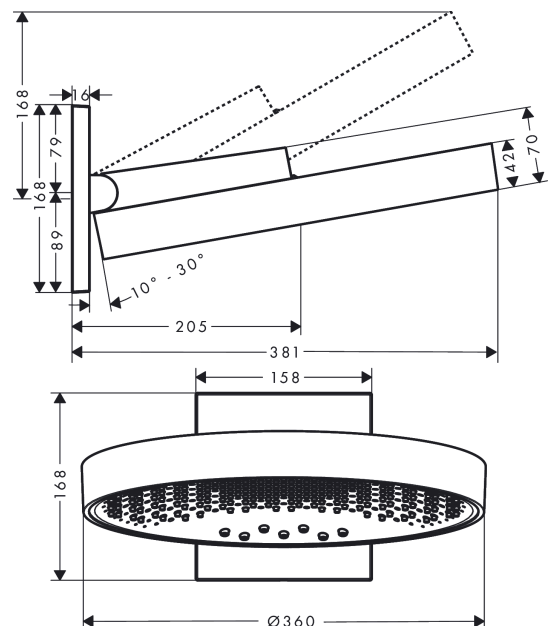

Rainfinity

Overhead shower 360 3jet with wall connector

Surfaces: **Brushed Black Chrome** Article Number: **26234340**

Description

product features

- consists of: overhead shower, wall connector
- shower head size: 360 mm
- spray type: PowderRain, Intense PowderRain, RainStream
- projection 381 mm
- middle spray disc: 205 mm
- frame: metal
- material spray disc: aluminium
- spray disc surface: graphite
- shower head vertically inclinable by 10-30°
- maximum flow rate at 3 bar: 28,1 l/min
- flow rate PowderRain spray (at 3 bar): 20 l/min
- flow rate Intense PowderRain (at 3 bar): 18 l/min
- flow rate RainStream spray (at 3 bar): 16 l/min
- minimum flow pressure: 1,7 bar
- the 3 spray zones must be controlled via 3 valves or a diverter valve with 3 outlets
- overhead shower removable for cleaning
- installation: wall-mounted - for installation on iBox
- connection dimension: DN15

Technology

Design awards

Product image

Scale drawing

Rainfinity

Overhead shower 360 3jet with wall connector

Surfaces: **Brushed Black Chrome** Article Number: **26234340**

Flowchart

The consumption was measured in combination with the appropriate fittings (thermostat/mixer/in-wall valve) to reflect actual application in practice.

Rainfinity
Overhead shower 360 3jet with wall connector
 Surfaces: **Brushed Black Chrome** Article Number: **26234340**